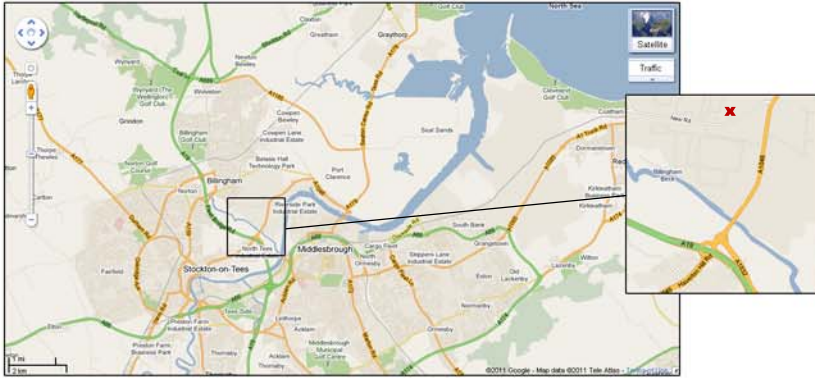

## Directions For Olympic Tankwash

### A19 North/South

Take the A1046 (Haverton Hill Road) for approx 1/4 Mile

At the first set of lights, turn left into New Road

Approx 200 yards on the right enter slip road signed with Olympic Tankwash

Any queries, please telephone 01642 360 233